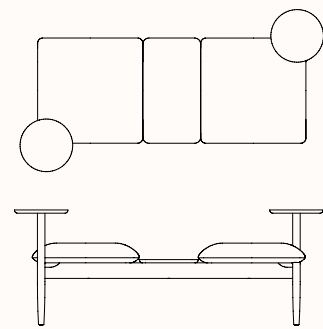

Timber Frame:

American
Oak

American Oak
Black Stain

Walnut

Dimensions

Bench Seat

OW 1540mm
 OD 600mm
 OH 450mm

**Bench Seat w/
High Table Single**

OW 1635mm
 OD 760mm
 SH 450mm
 OH 645mm

High Table
 DIA 300mm

**Bench Seat w/
High Table Double**

OW 1730mm
 OD 925mm
 SH 450mm
 OH 645mm

High Table
 DIA 300mm

**Bench Seat w/
Low Table**

OW 1540mm
 OD 600mm
 OH 450mm

Low Table (Center)
 W 310mm
 H 370mm

**Bench Seat w/
Low Table & High Table Single**

OW 1635mm
 OD 760mm
 SH 450mm
 OH 645mm

Low Table (Center)
 W 310mm
 H 370mm

High Table
 DIA 300mm

**Bench Seat w/
Low Table & High Table Double**

OW 1730mm
 OD 925mm
 SH 450mm
 OH 645mm

Low Table (Center)
 W 310mm
 H 370mm

High Table
 DIA 300mm