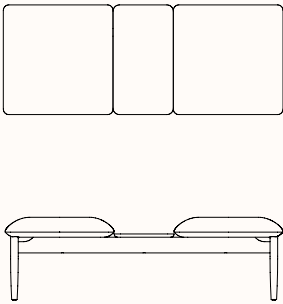

Timber Frame:

American
Oak

American Oak
Black Stain

Walnut

Dimensions

Bench Seat

OW 1540mm
 OD 600mm
 OH 450mm

**Bench Seat w/
High Table Single**

OW 1635mm
 OD 760mm
 SH 450mm
 OH 645mm

High Table
 DIA 300mm

**Bench Seat w/
High Table Double**

OW 1730mm
 OD 925mm
 SH 450mm
 OH 645mm

High Table
 DIA 300mm

**Bench Seat w/
Low Table**

OW 1540mm
 OD 600mm
 OH 450mm

Low Table (Center)
 W 310mm
 H 370mm

**Bench Seat w/
Low Table & High Table Single**

OW 1635mm
 OD 760mm
 SH 450mm
 OH 645mm

Low Table (Center)
 W 310mm
 H 370mm

High Table
 DIA 300mm

**Bench Seat w/
Low Table & High Table Double**

OW 1730mm
 OD 925mm
 SH 450mm
 OH 645mm

Low Table (Center)
 W 310mm
 H 370mm

High Table
 DIA 300mm