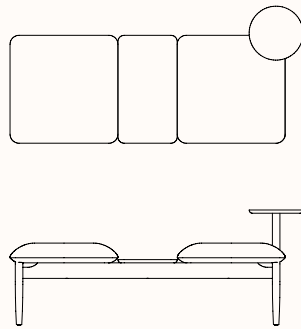

Timber Frame:

American
Oak

American Oak
Black Stain

Walnut

Dimensions

Bench Seat

OW 1540mm
 OD 600mm
 OH 450mm

**Bench Seat w/
High Table Single**

OW 1635mm
 OD 760mm
 SH 450mm
 OH 645mm

High Table
 DIA 300mm

**Bench Seat w/
High Table Double**

OW 1730mm
 OD 925mm
 SH 450mm
 OH 645mm

High Table
 DIA 300mm

**Bench Seat w/
Low Table**

OW 1540mm
 OD 600mm
 OH 450mm

Low Table (Center)
 W 310mm
 H 370mm

**Bench Seat w/
Low Table & High Table Single**

OW 1635mm
 OD 760mm
 SH 450mm
 OH 645mm

Low Table (Center)
 W 310mm
 H 370mm

High Table
 DIA 300mm

**Bench Seat w/
Low Table & High Table Double**

OW 1730mm
 OD 925mm
 SH 450mm
 OH 645mm

Low Table (Center)
 W 310mm
 H 370mm

High Table
 DIA 300mm