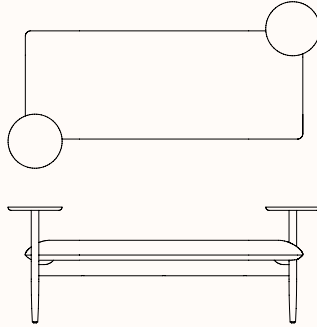

Timber Frame:

American
Oak

American Oak
Black Stain

Walnut

Dimensions

Bench Seat

OW 1540mm
 OD 600mm
 OH 450mm

**Bench Seat w/
High Table Single**

OW 1635mm
 OD 760mm
 SH 450mm
 OH 645mm

High Table
 DIA 300mm

**Bench Seat w/
High Table Double**

OW 1730mm
 OD 925mm
 SH 450mm
 OH 645mm

High Table
 DIA 300mm

**Bench Seat w/
Low Table**

OW 1540mm
 OD 600mm
 OH 450mm

Low Table (Center)
 W 310mm
 H 370mm

**Bench Seat w/
Low Table & High Table Single**

OW 1635mm
 OD 760mm
 SH 450mm
 OH 645mm

Low Table (Center)
 W 310mm
 H 370mm

High Table
 DIA 300mm

**Bench Seat w/
Low Table & High Table Double**

OW 1730mm
 OD 925mm
 SH 450mm
 OH 645mm

Low Table (Center)
 W 310mm
 H 370mm

High Table
 DIA 300mm