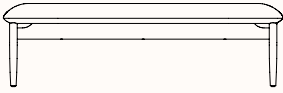

Timber Frame:

American
Oak

American Oak
Black Stain

Walnut

Dimensions

Bench Seat

OW 1540mm
 OD 600mm
 OH 450mm

**Bench Seat w/
High Table Single**

OW 1635mm
 OD 760mm
 SH 450mm
 OH 645mm

High Table
 DIA 300mm

**Bench Seat w/
High Table Double**

OW 1730mm
 OD 925mm
 SH 450mm
 OH 645mm

High Table
 DIA 300mm

**Bench Seat w/
Low Table**

OW 1540mm
 OD 600mm
 OH 450mm

Low Table (Center)
 W 310mm
 H 370mm

**Bench Seat w/
Low Table & High Table Single**

OW 1635mm
 OD 760mm
 SH 450mm
 OH 645mm

Low Table (Center)
 W 310mm
 H 370mm

High Table
 DIA 300mm

**Bench Seat w/
Low Table & High Table Double**

OW 1730mm
 OD 925mm
 SH 450mm
 OH 645mm

Low Table (Center)
 W 310mm
 H 370mm

High Table
 DIA 300mm