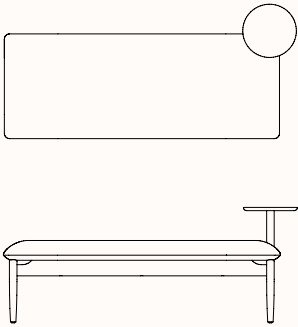

Timber Frame:

American
Oak

American Oak
Black Stain

Walnut

Dimensions

Bench Seat

OW 1540mm
 OD 600mm
 OH 450mm

**Bench Seat w/
High Table Single**

OW 1635mm
 OD 760mm
 SH 450mm
 OH 645mm

High Table
 DIA 300mm

**Bench Seat w/
High Table Double**

OW 1730mm
 OD 925mm
 SH 450mm
 OH 645mm

High Table
 DIA 300mm

**Bench Seat w/
Low Table**

OW 1540mm
 OD 600mm
 OH 450mm

Low Table (Center)
 W 310mm
 H 370mm

**Bench Seat w/
Low Table & High Table Single**

OW 1635mm
 OD 760mm
 SH 450mm
 OH 645mm

Low Table (Center)
 W 310mm
 H 370mm

High Table
 DIA 300mm

**Bench Seat w/
Low Table & High Table Double**

OW 1730mm
 OD 925mm
 SH 450mm
 OH 645mm

Low Table (Center)
 W 310mm
 H 370mm

High Table
 DIA 300mm